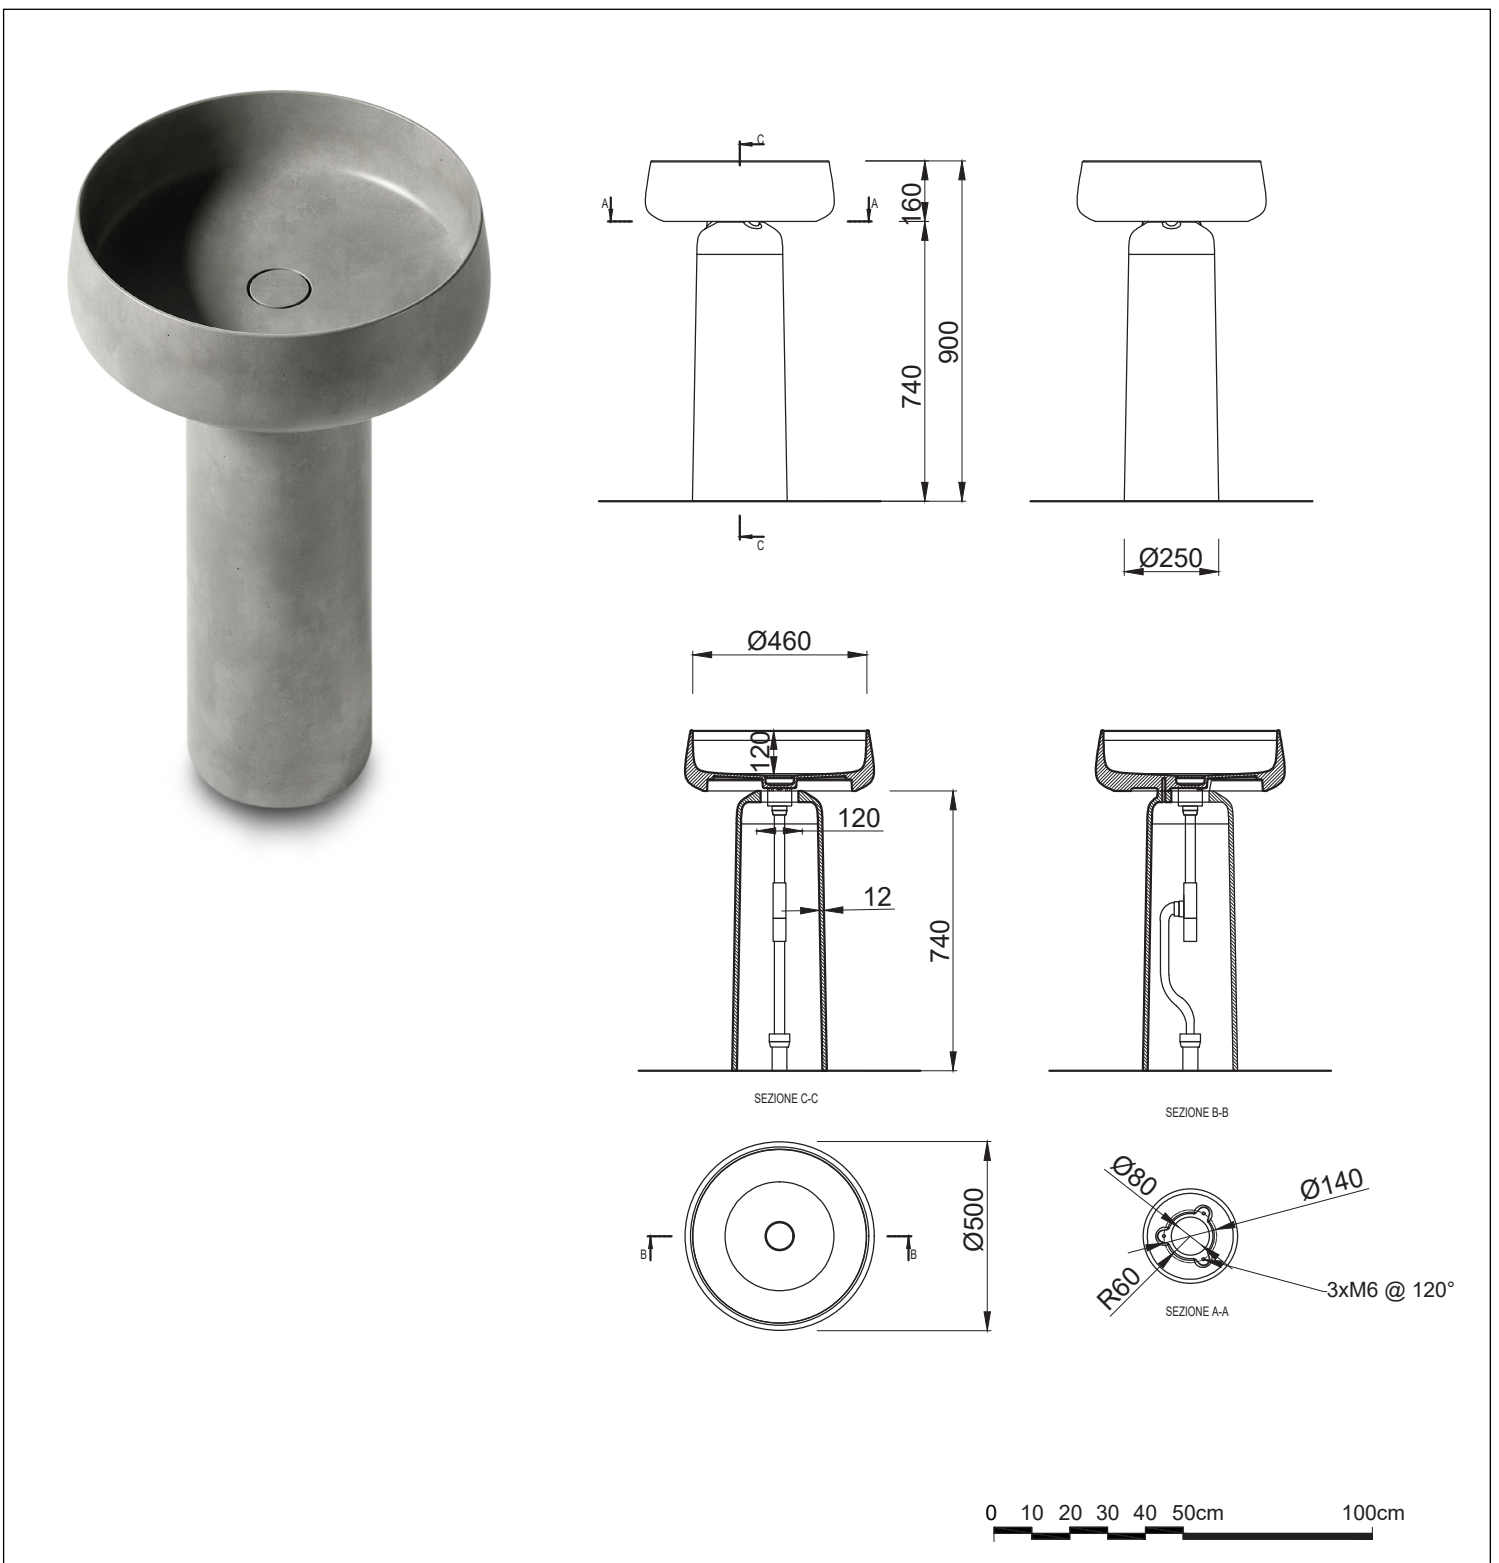

Hype C

W H I T E L A B E L[®]

Ø 50 | h 90 cm

Luxolid[®] Granolid[®] Concreto[®]