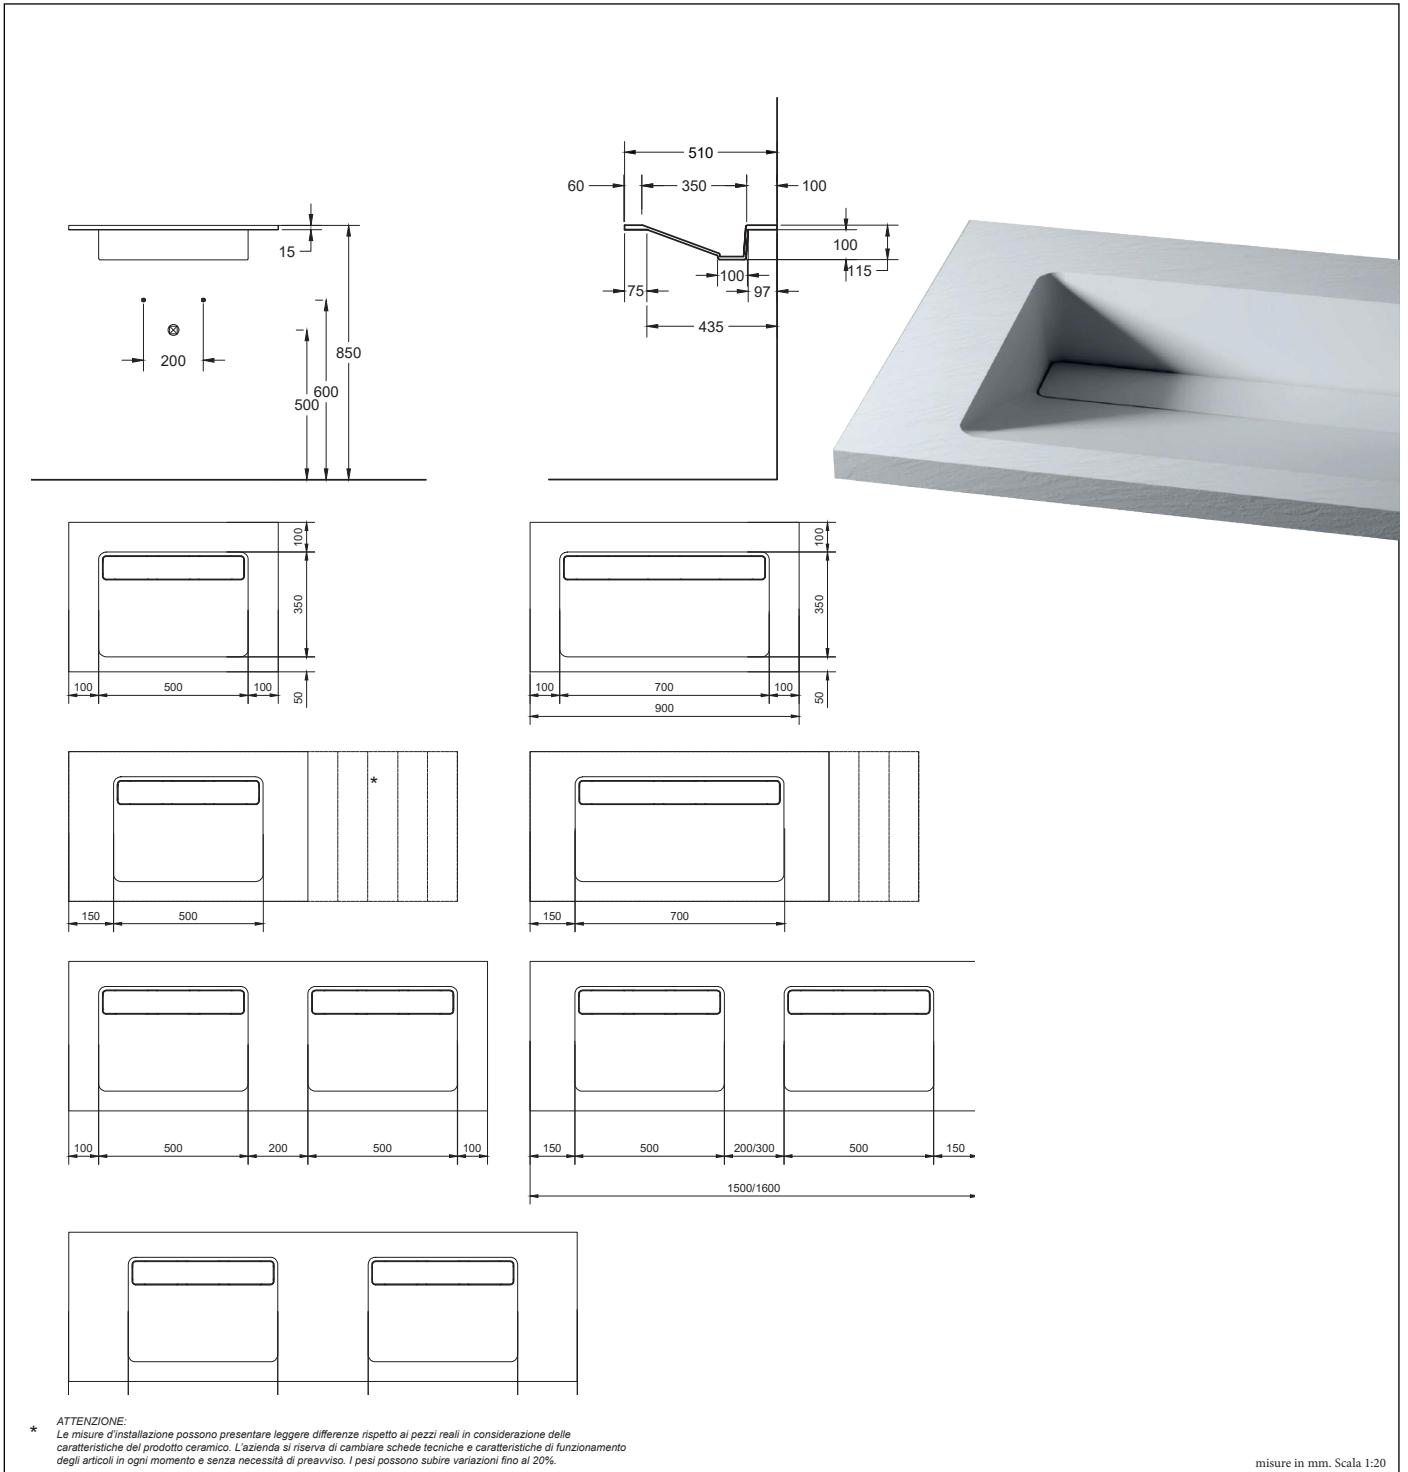

Slim-L SLOP

Luxolid® mood

Texolid® mood

Wood essence 15%