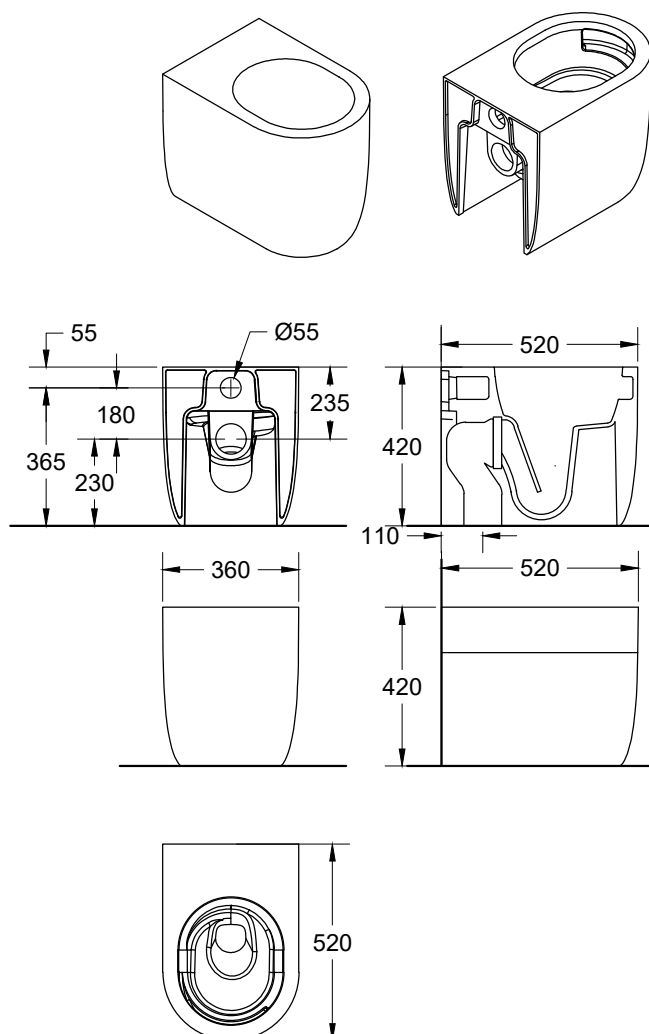

Sys T WC

Luxolid®

Collezione-Collection: White Lable

Articolo-Code: SYS-WT

Peso-Weight: 44 Kg

Scarico-Flush: 5 lt

**Luxolid®**