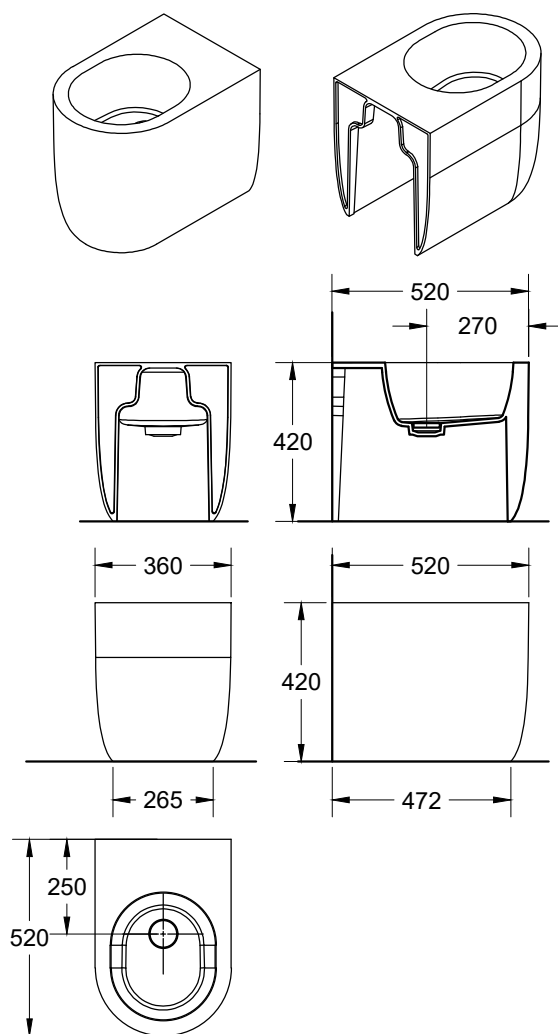

Sys T bidet

Luxolid®

Collezione-Collection: White Lable

Articolo-Code: SYS-BT

Peso-Weight: 39 Kg

Luxolid®