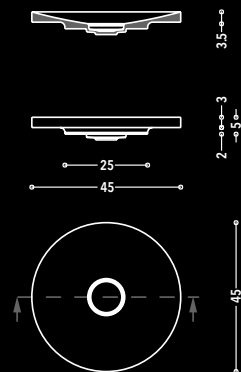

ZODIAQ series

FULL MOON

Lavabo da appoggio | Countertop washbasin

Dimensioni / dimensions

ECLIPSE

Lavabo da appoggio | Countertop washbasin

Dimensioni / dimensions

ZeTae Studio