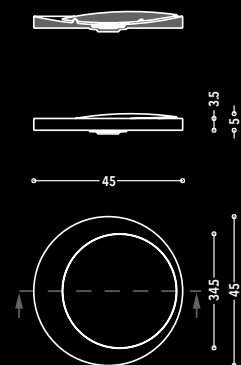

ZODIAQ series

FULL MOON

Lavabo da appoggio | Countertop washbasin

Dimensioni / dimensions

ECLIPSE

Lavabo da appoggio | Countertop washbasin

Dimensioni / dimensions

ZeTae Studio