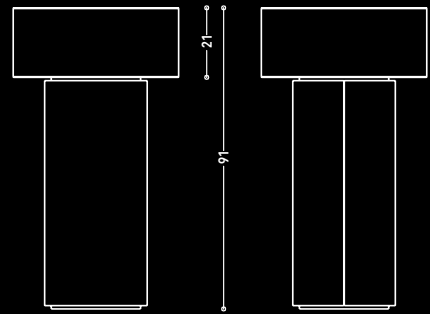

relaxdesign.

B L A C K L A B E L[®]

DUO

Lavabo freestanding | Freestanding washbasin

Dimensioni / dimensions

DUO

Karim Rashid