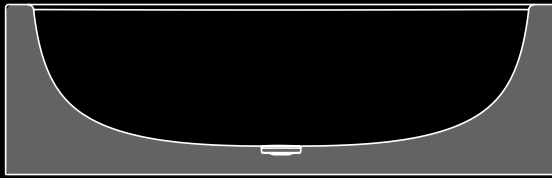

relaxdesign.

B L A C K L A B E L

META tub

Vasca freestanding | Freestanding bathtub

META collection

Dimensioni / dimensions

45  
9

175

54

82

82

Karim Rashid

relaxdesign.

B L A C K L A B E L<sup>®</sup>

META sink

Lavabo da appoggio | Countertop washbasin