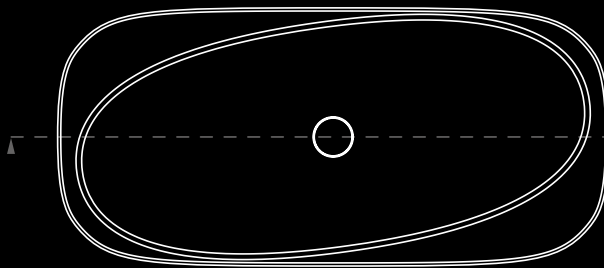

relaxdesign.

B L A C K L A B E L

META tub

Vasca freestanding | Freestanding bathtub

META collection

Dimensioni / dimensions

45  
9

175

54

82

82

Karim Rashid

relaxdesign.

B L A C K L A B E L<sup>®</sup>

META sink

Lavabo da appoggio | Countertop washbasin

Dimensioni / dimensions

META collection

Karim Rashid