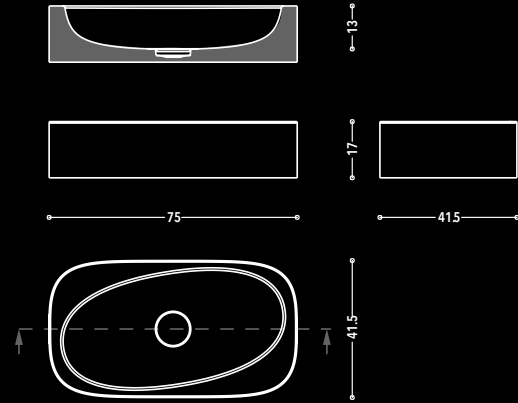

relaxdesign.

B L A C K L A B E L

META tub

Vasca freestanding | Freestanding bathtub

META collection

Dimensioni / dimensions

45  
9

175

54

82

82

Karim Rashid

relaxdesign.

B L A C K L A B E L<sup>®</sup>

META sink

Lavabo da appoggio | Countertop washbasin

Dimensioni / dimensions

META collection

Karim Rashid