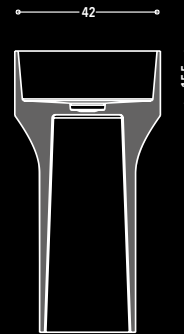

CANYON flow

Soffione | Shower head

CANYON series

Dimensioni / dimensions

CANYON free

Lavabo freestanding | Freestanding washbasin

Dimensioni / dimensions

relaxdesign.

B L A C K L A B E L

CANYON

Lavabo da appoggio | *Countertop washbasin*

Dimensioni / *dimensions*

CANYON series

Luca Papini