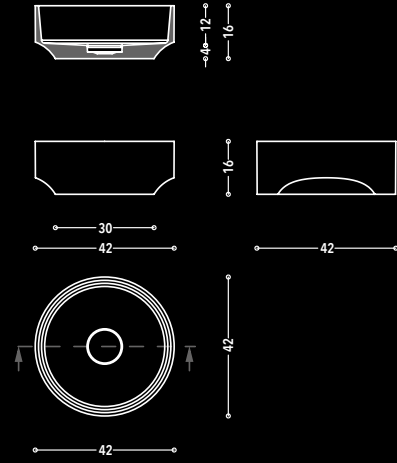

CANYON flow

Soffione | Shower head

CANYON series

Dimensioni / dimensions

CANYON free

Lavabo freestanding | Freestanding washbasin

Dimensioni / dimensions

relaxdesign.

B L A C K L A B E L

CANYON

Lavabo da appoggio | *Countertop washbasin*

Dimensioni / *dimensions*

CANYON series

Luca Papini