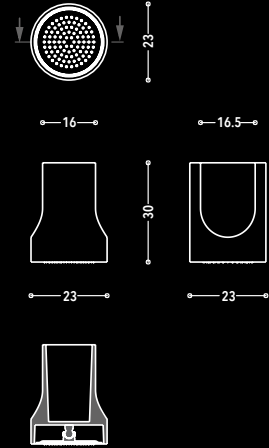

CANYON flow

Soffione | Shower head

CANYON series

Dimensioni / dimensions

CANYON free

Lavabo freestanding | Freestanding washbasin

Dimensioni / dimensions

relaxdesign.

B L A C K L A B E L

CANYON

Lavabo da appoggio | *Countertop washbasin*

Dimensioni / *dimensions*

CANYON series

Luca Papini