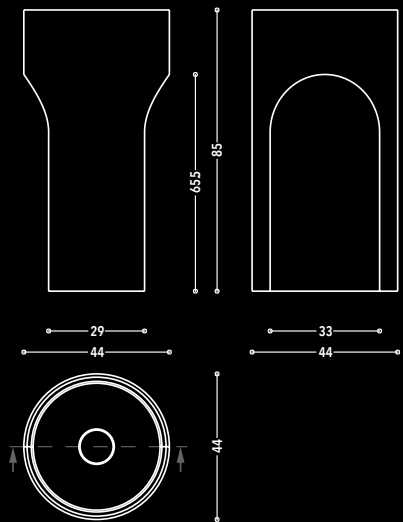

CANYON flow

Soffione | Shower head

CANYON series

Dimensioni / dimensions

CANYON free

Lavabo freestanding | Freestanding washbasin

Dimensioni / dimensions

relaxdesign.

B L A C K L A B E L

CANYON

Lavabo da appoggio | *Countertop washbasin*

Dimensioni / *dimensions*

CANYON series

Luca Papini