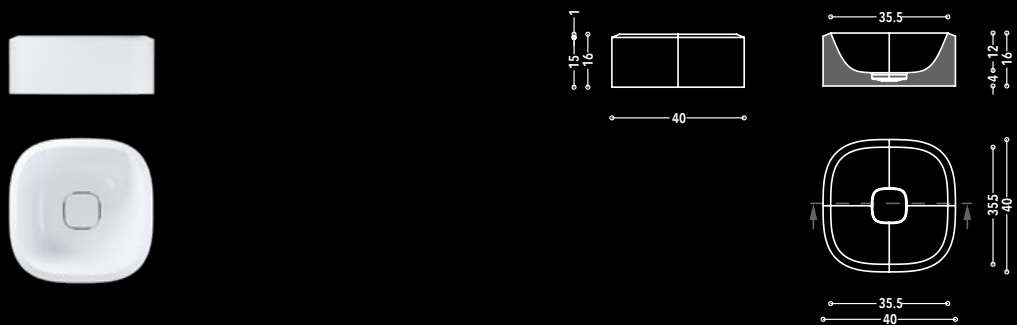

relaxdesign.

BLACK LABEL®

CUVÉ

Vasca freestanding | Freestanding bathtub

BIKINI

Dimensioni / dimensions

BASIN

Lavabo da appoggio | Countertop washbasin

Dimensioni / dimensions

ZeTae Studio