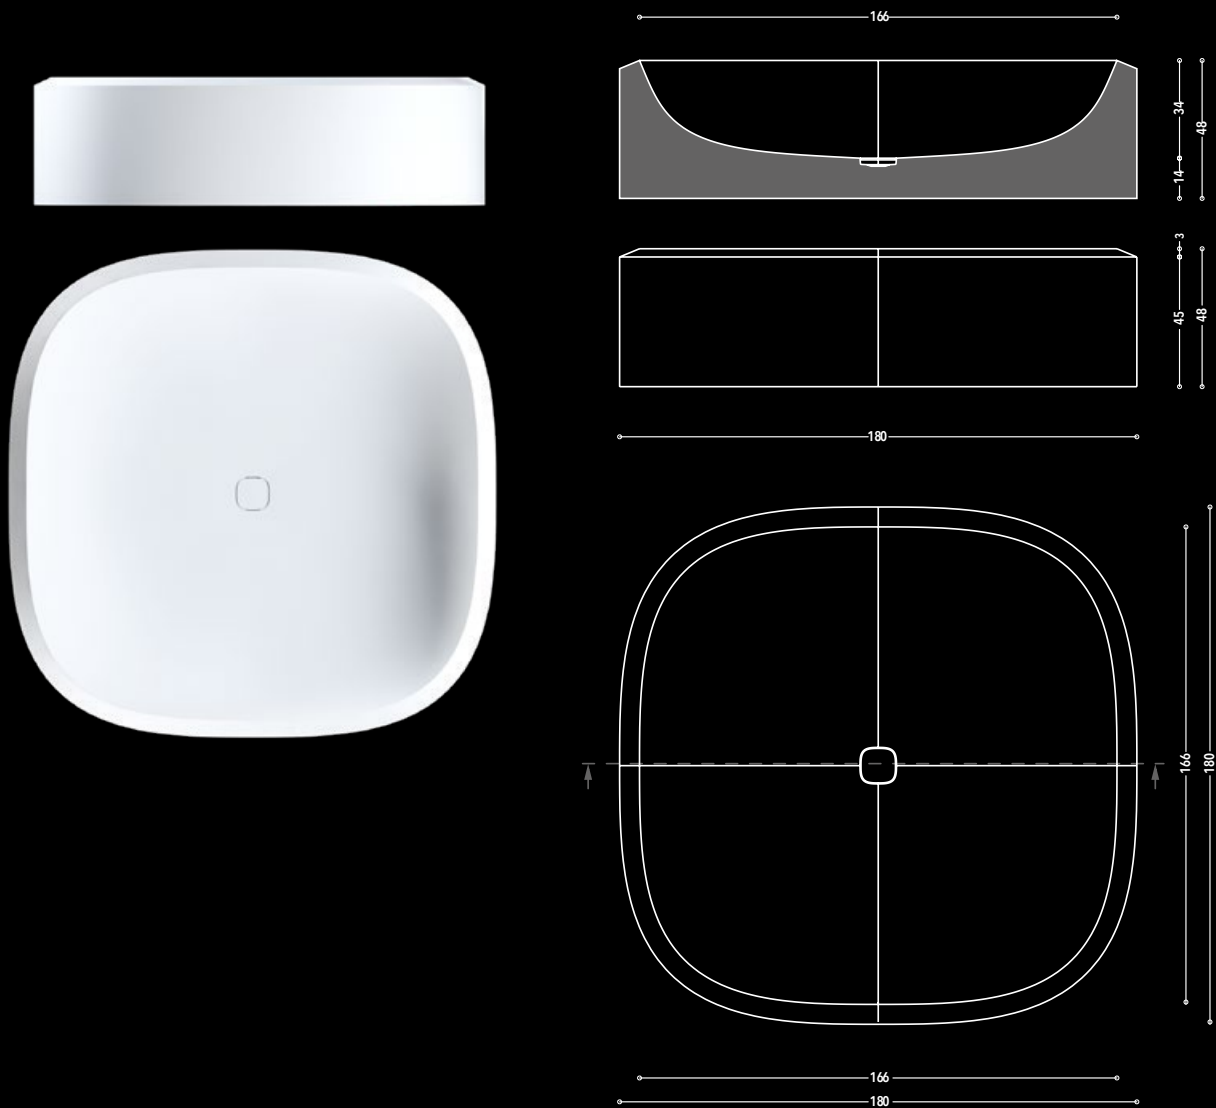

relaxdesign.

BLACK LABEL®

CUVÉ

Vasca freestanding | Freestanding bathtub

BIKINI

Dimensioni / dimensions

BASIN

Lavabo da appoggio | Countertop washbasin

Dimensioni / dimensions

ZeTae Studio