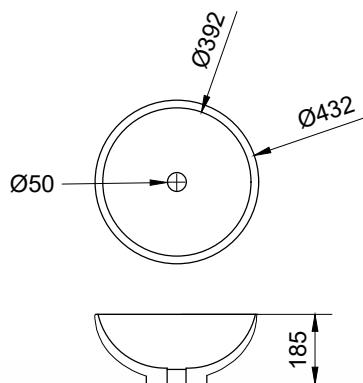

Choto

misure in mm. Scala 1:20